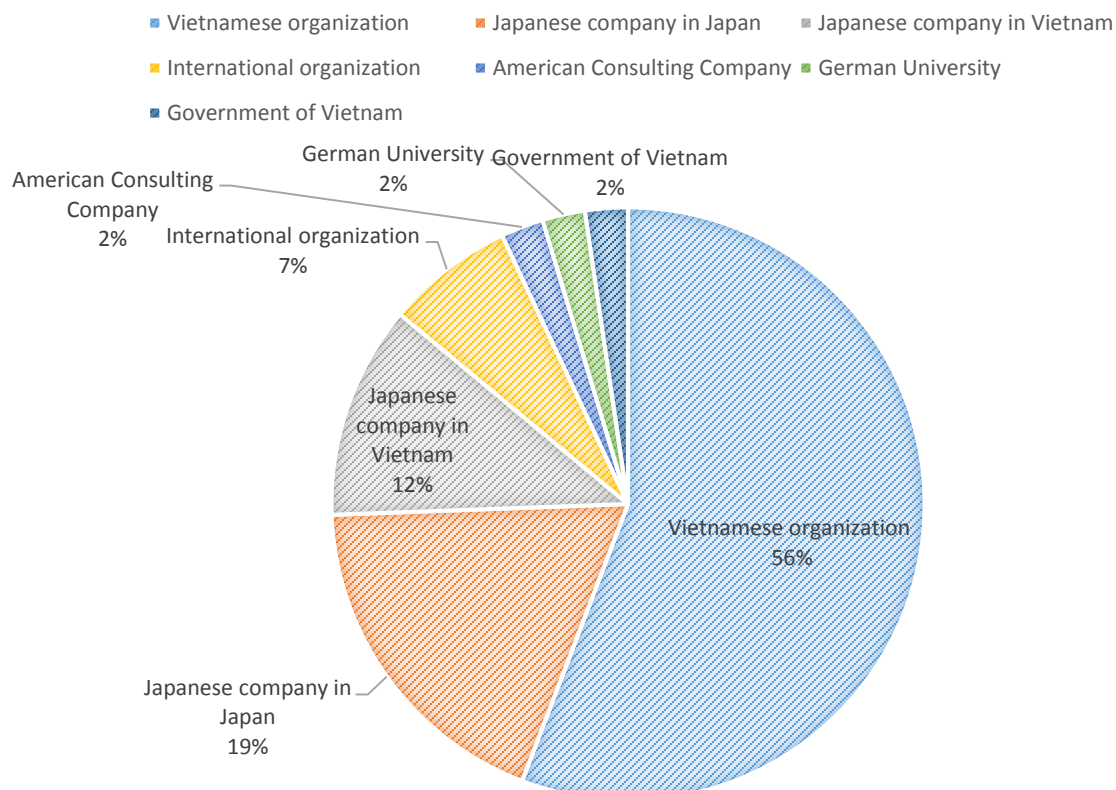

VJU 1st Intake Alumni Career Survey Report January 2019

General

Total Alumni students: 58 (2018.12)

PhD	Employed
17.2%	74.1%

→ The rate of students on the stabled career path: **91.3%**

[Employed]

Employed in Japan 5 (8.6%) MIE 3, MNT 1, MBA 1

Work for Japanese companies in Vietnam (13.8%)

[PhD]

PhD in Japan 8 (80%), 6 are full-scholarship support.

Employed: Type of Organization