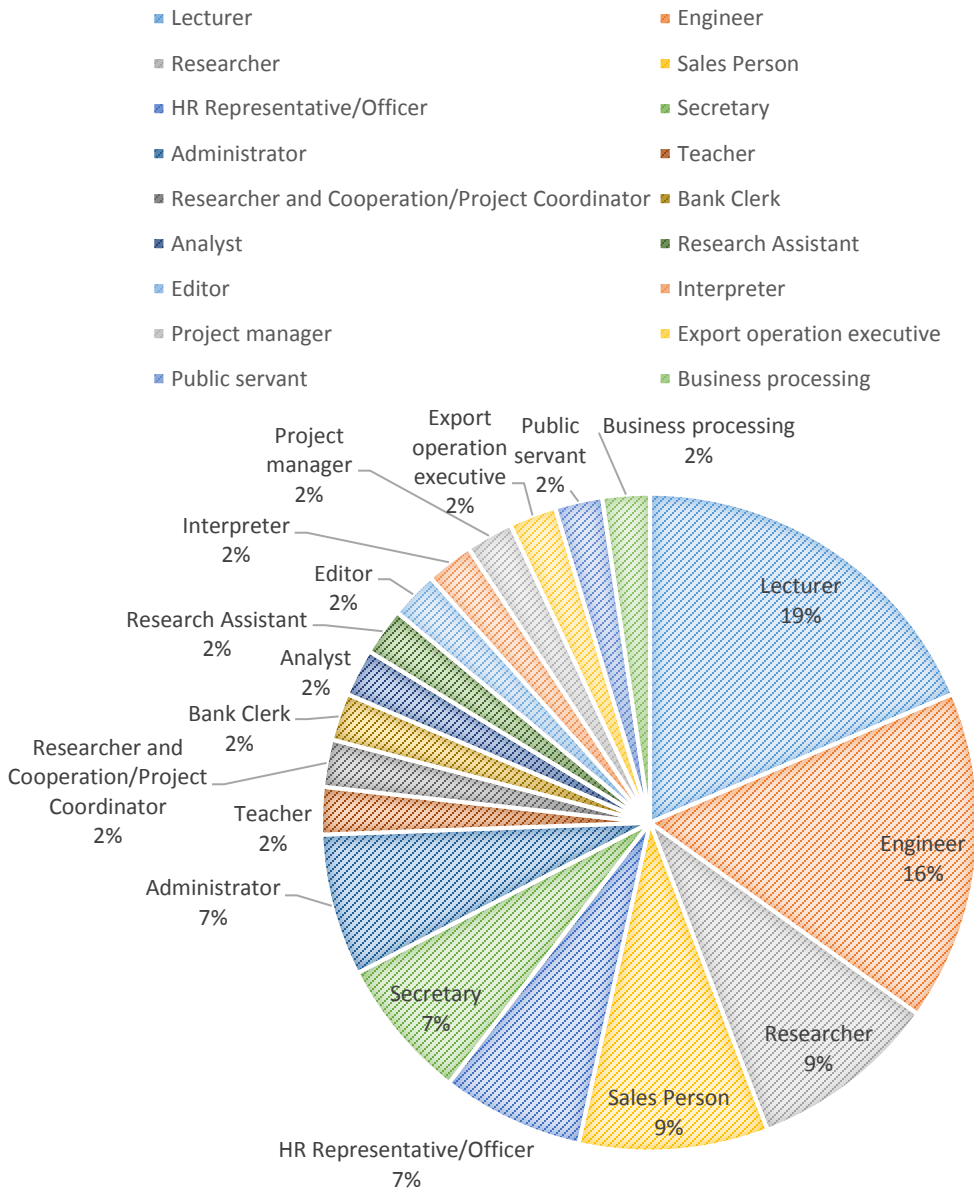

VJU 1st Intake Alumni Career Survey Report January 2019

General

Total Alumni students: 58 (2018.12)

PhD	Employed
17.2%	74.1%

→ The rate of students on the stabled career path: **91.3%**

[Employed]

Employed in Japan 5 (8.6%) MIE 3, MNT 1, MBA 1

Work for Japanese companies in Vietnam (13.8%)

[PhD]

PhD in Japan 8 (80%), 6 are full-scholarship support.

Employed: Type of Organization

Employed: Job category

Type of business

Employed: Work Place