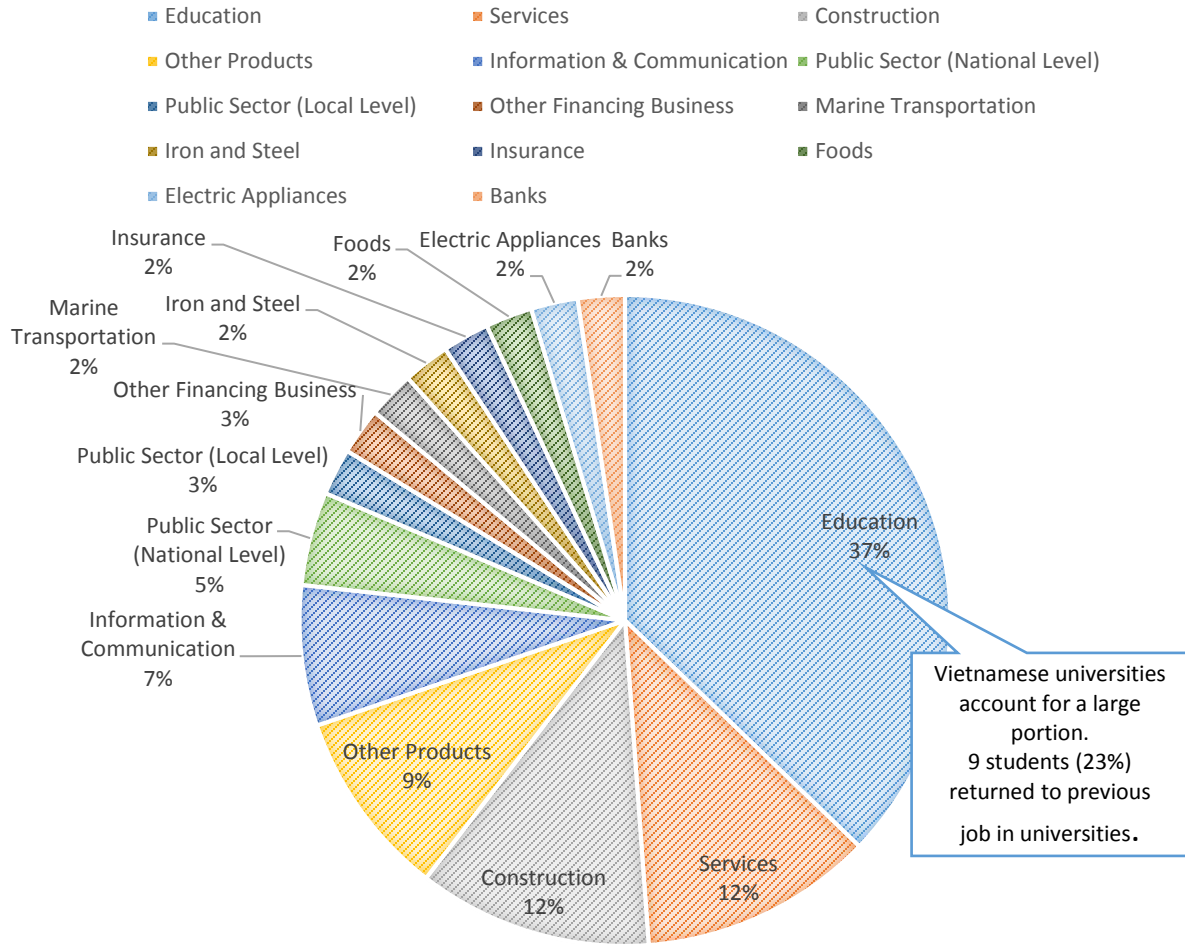

Work for Japanese companies in Vietnam (13.8%)

[PhD]

PhD in Japan 8 (80%), 6 are full-scholarship support.

Employed: Type of Organization

Employed: Job category

Type of business

Employed: Work Place